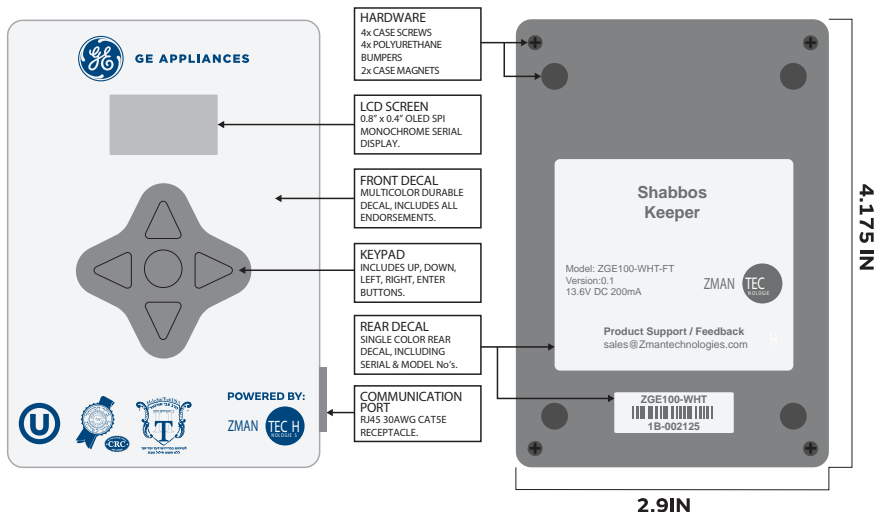

SHABBOS KEEPER

100% Shabbos Certified Through 2050

GE APPLIANCES

Certified Product

SPECIFICATIONS

SPECIFICATION

Overall width, without cable (in.)
 Overall height, without cable (in.)
 Overall depth, without cable (in.)
 Cable type
 Cable length (in.)
 Operating voltage (V)
 Operating current (mA)
 Magnet type
 Display type
 Display size (in.)

VALUE

2.97"
 4.25"
 1.0"
 RJ45
 60"
 13.6 V
 30 mA
 NdFeB
 OLED
 0.8" x 0.4"